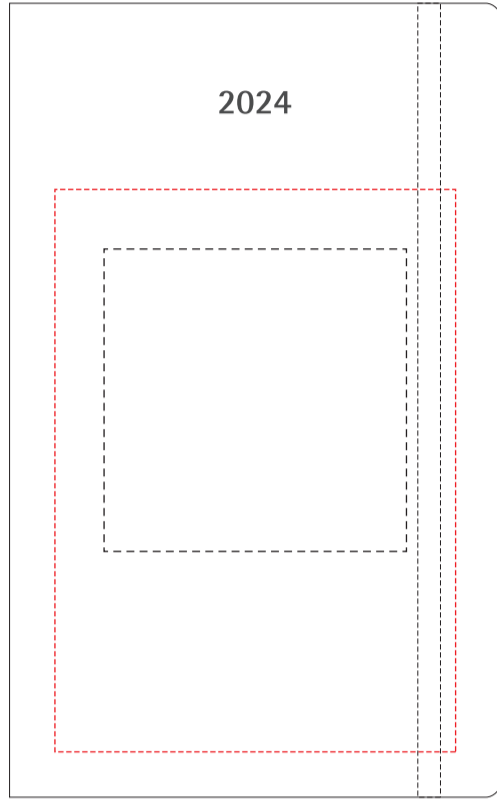

SCREEN PRINTING
Cover front: 95 x 140 mm.
1 colour

50%

Screen Printing (cover front)

SCREEN PRINTING
Cover rear: 70 x 70 mm.
1 colour

50%

Screen Printing (cover rear)

50%

DEBOSSING
Cover front: 80 x 80 mm.

Hotstamping (cover front)

HOTSTAMPING
Cover rear: 80 x 80 mm.

50%

Hotstamping (cover rear)

50%

SCREEN PRINTING
Cover inner front: 85 x 165 mm.
1 colour

50%

Screen Printing (cover inner front)

SCREEN PRINTING
Page inner front: 70 x 120 mm.
1 colour

50%

Screen Printing (page inner front)

50%

SCREEN PRINTING
Page inner rear: 95 x 160 mm.
1 colour

50%

Screen Printing (page inner rear)

SCREEN PRINTING
Cover inner rear: 95 x 160 mm.
1 colour

50%

Screen Printing (cover inner rear)

50%

Digital Transfer (paper band)

DIGITAL TRANSFER
Paper band: 445 x 55 mm.

50%

50%