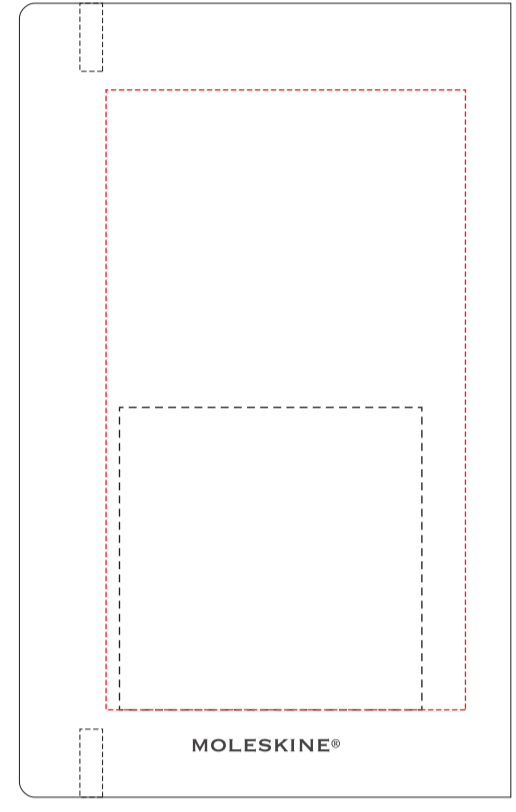

50%

DEBOSSING
Cover rear: 80 x 80 mm.

50%

Debossing (cover rear)