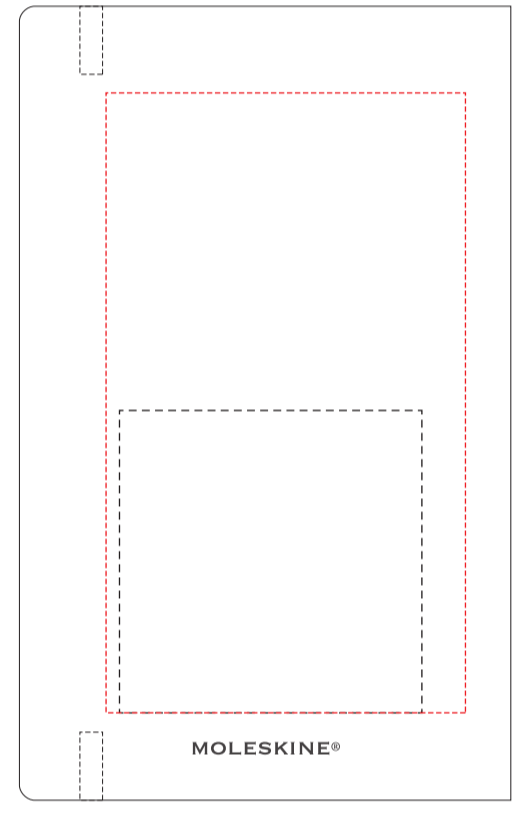

50%

HOTSTAMPING
Cover rear: 80 x 80 mm.