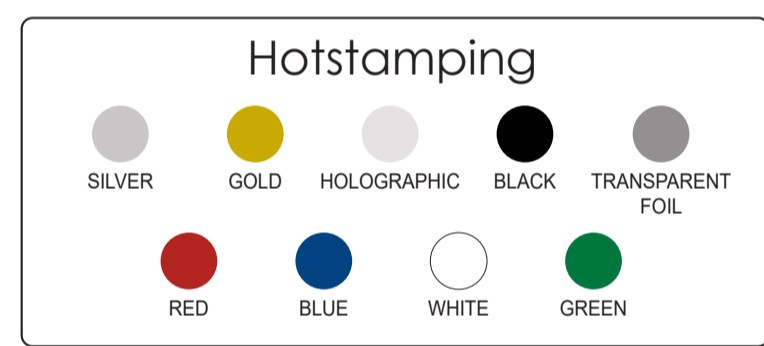

Hotstamping (cover front)

50%

Hotstamping (cover rear)