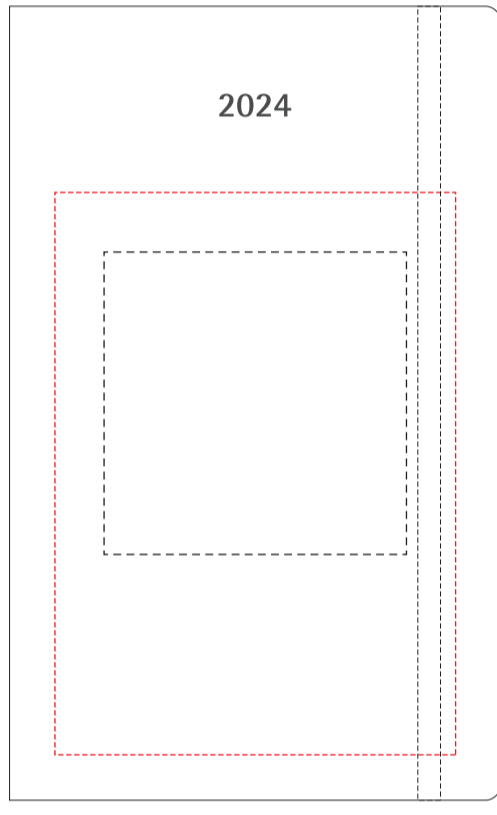

SCREEN PRINTING
Cover front: 95 x 140 mm.
1 colour

50%

Screen Printing (cover front)

SCREEN PRINTING
Cover rear: 70 x 70 mm.
1 colour

50%

Screen Printing (cover rear)

50%

DEBOSSING
Cover front: 80 x 80 mm.

50%

Debossing (cover front)

DEBOSSING
Cover rear: 80 x 80 mm.

50%

Debossing (cover rear)

50%

HOTSTAMPING
Cover front: 80 x 80 mm.

50%

SCREEN PRINTING
Page inner front: 70 x 120 mm.
1 colour

50%

Screen Printing (page inner front)

50%

SCREEN PRINTING
Page inner rear: 95 x 160 mm.
1 colour

50%

Screen Printing (page inner rear)

SCREEN PRINTING
Cover inner rear: 95 x 160 mm.
1 colour

50%

Screen Printing (cover inner rear)

50%

Digital Transfer (paper band)

DIGITAL TRANSFER
Paper band: 445 x 55 mm.

50%

50%